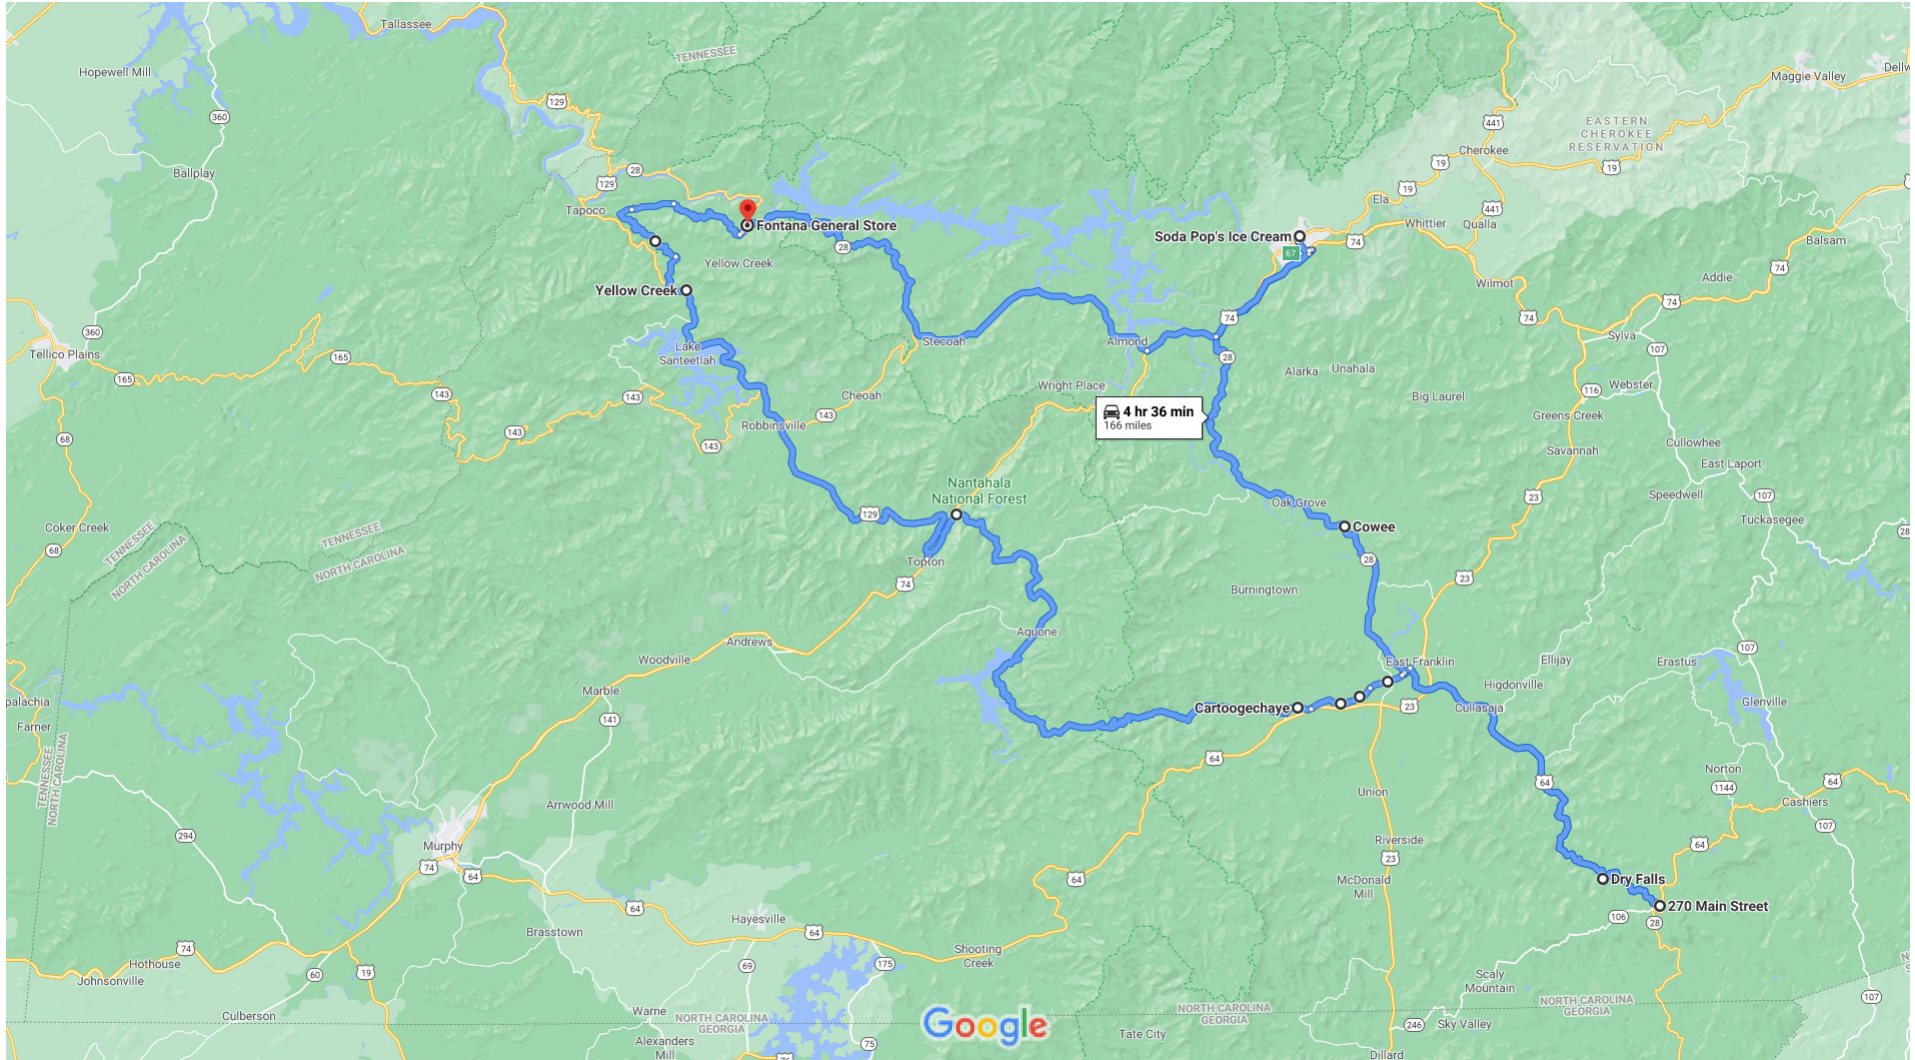

Google Maps Fontana General Store to Fontana General Store

Drive 166 miles, 4 hr 36 min

Map data ©2021 Google 2 mi

via Rhymers Ferry Rd and Old Field Gap Rd

4 hr 36 min

166 miles

4 hr 36 min without traffic