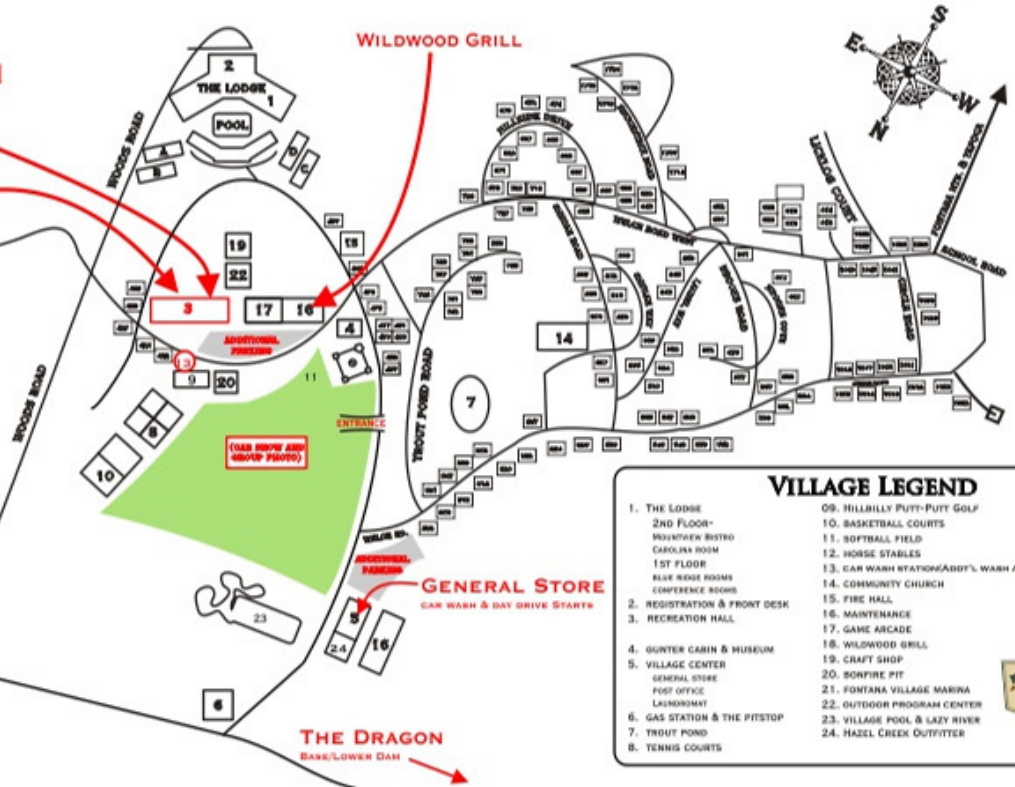

BRYSON CITY, NC
TOP OF THE DAM

OLD REGISTRATION BUILDING
CAR WASH AREA
START OF SOME DAY DRIVEN

REGISTRATION

RECREATION HALL
EVENING EVENTS

WILDWOOD GRILL

GENERAL STORE
CAR WASH & DAY DRIVE STARTS

THE DRAGON
DAM/LOWER DAM

VILLAGE LEGEND

- | | |
|---|---|
| 1. THE LODGE
2ND FLOOR-
MOUNTAIN BISTRO
CAROLINA ROOM
1ST FLOOR
BLK WOOD ROOMS
CONFERENCE ROOMS | 09. HILLBILLY PUTT-PUTT GOLF |
| 2. REGISTRATION & FRONT DESK
3. RECREATION HALL | 10. BASKETBALL COURTS |
| 4. GUNTER CABIN & MUSEUM | 11. SOFTBALL FIELD |
| 5. VILLAGE CENTER
GENERAL STORE
POST OFFICE
LUNAROMAT | 12. HORSE STABLES |
| 6. GAS STATION & THE PITSTOP
7. TROUT POND
8. TENNIS COURTS | 13. CAR WASH STATION(ADDY'S WASH AT ADJEN BUILDING) |
| | 14. COMMUNITY CHURCH |
| | 15. FIRE HALL |
| | 16. MAINTENANCE |
| | 17. GAME ARCADE |
| | 18. WILDWOOD GRILL |
| | 19. CRAFT SHOP |
| | 20. BONFIRE PIT |
| | 21. FONTANA VILLAGE MARINA |
| | 22. OUTDOOR PROGRAM CENTER |
| | 23. VILLAGE POOL & LAZY RIVER |
| | 24. HAZEL CREEK OUTFITTER |