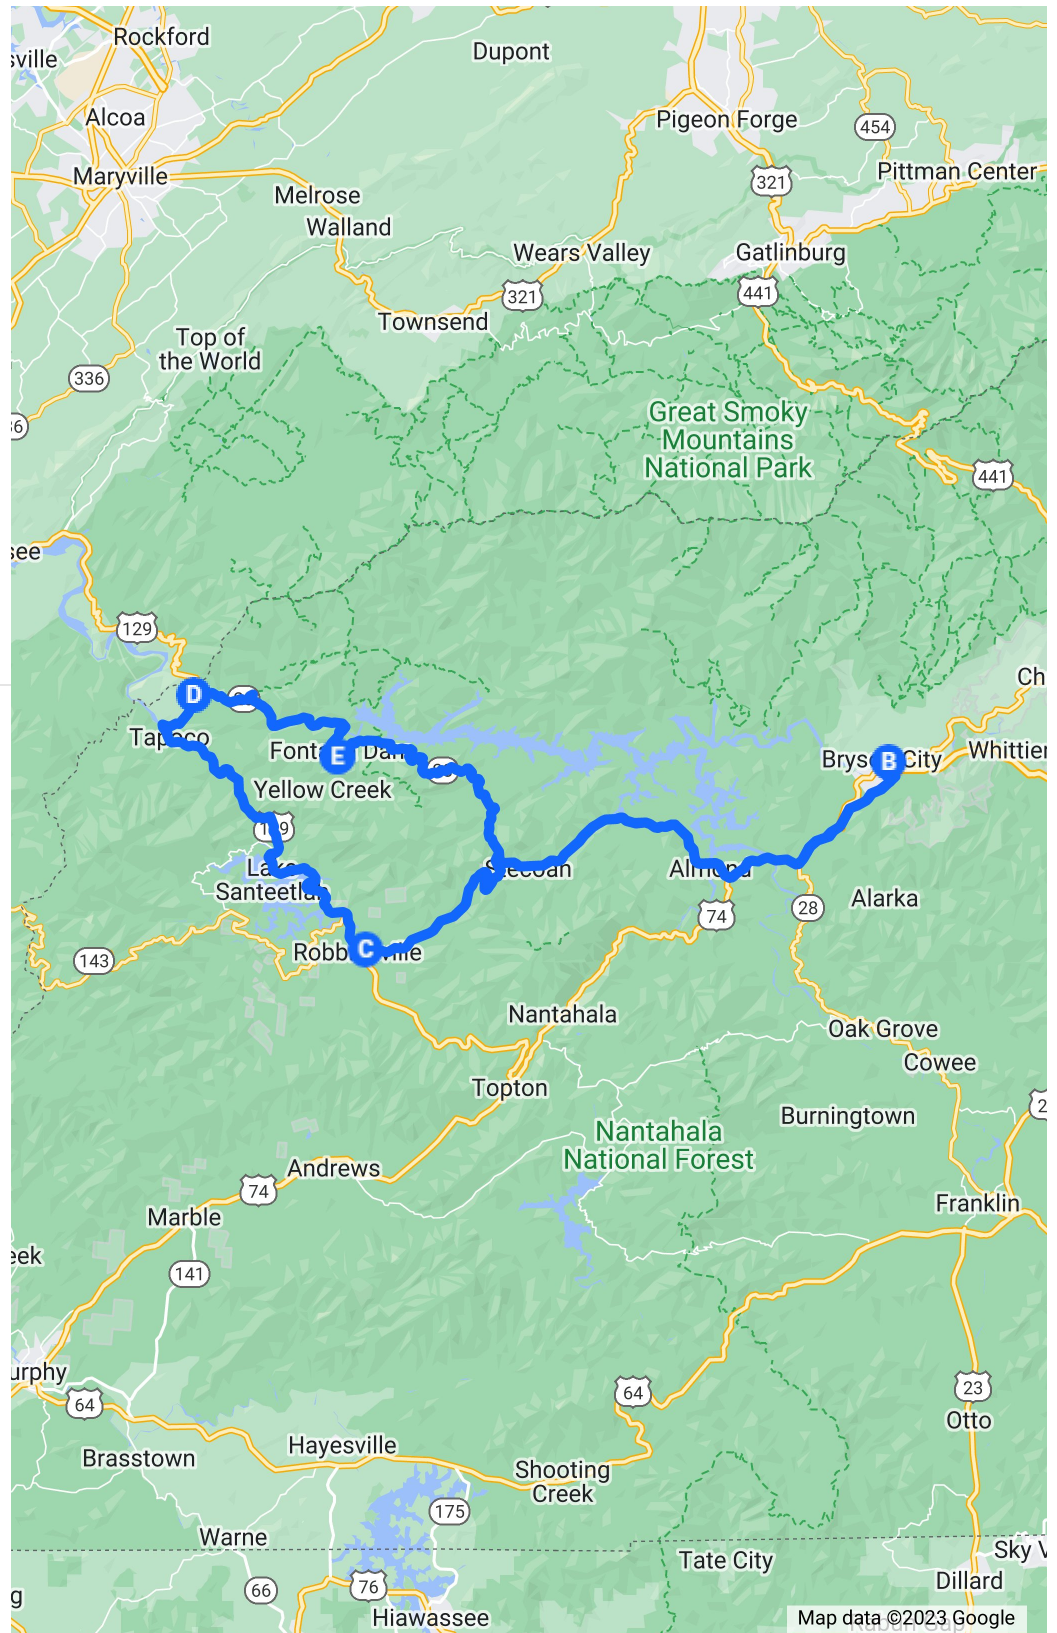

Justa Lunch Drive

Untitled layer

Fontana Village Resort & Marina

Bar-B-Que Wagon

Ingles Market

Deals Gap Motorcycle Resort

Fontana Village Resort & Marina

Directions from Fontana Village Resort & Marina, Woods Road, Fontana Dam, NC to Fontana Village Resort & Marina, Woods Road, Fontana Dam, NC

Fontana Village Resort & Marina, Woods Road, Fontana Dam, NC

Bar-B-Que Wagon

Ingles Market, Sweetwater Road, Robbinsville, NC

Deals Gap Motorcycle Resort, Tapoco Road, Robbinsville, NC

Fontana Village Resort & Marina, Woods Road, Fontana Dam, NC

MOTD event drive