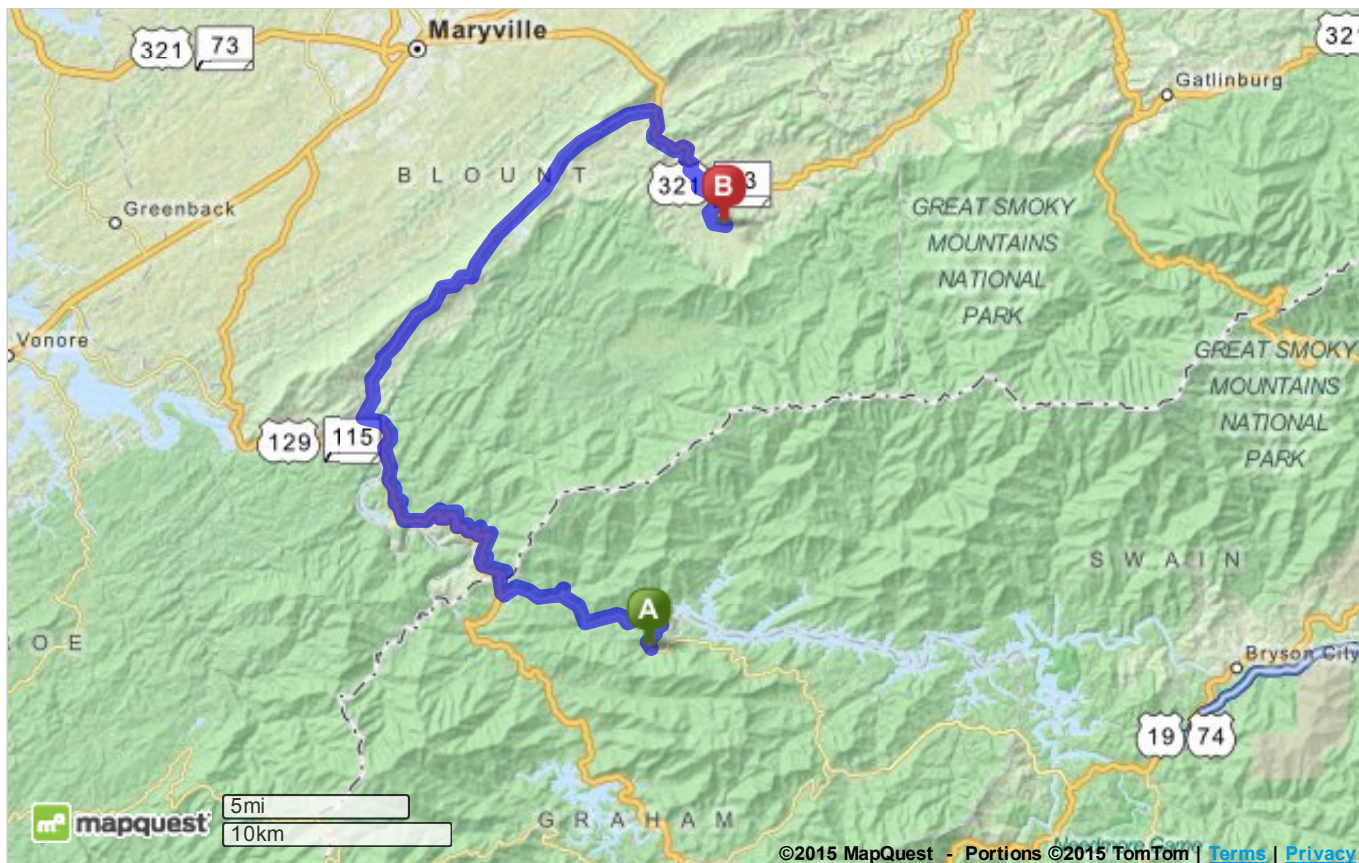

47.0 Mi Total

12. Turn **slight left** onto **Dry Valley Rd**. [Map](#)

0.5 Mi

47.5 Mi Total

13. Turn **slight left** onto **Cavern Rd**. [Map](#)

0.4 Mi

If you reach Westwing Cave Rd you've gone about 0.1 miles too far

47.9 Mi Total

14. **825 CAVERN RD** is on the **left**. [Map](#)

If you reach Bear Lodge Dr you've gone about 0.1 miles too far

Tuckaleechee Caverns

825 Cavern Rd, Townsend, TN 37882
(865) 448-2274

Total Travel Estimate: **47.94 miles** - about **1 hour 27 minutes**