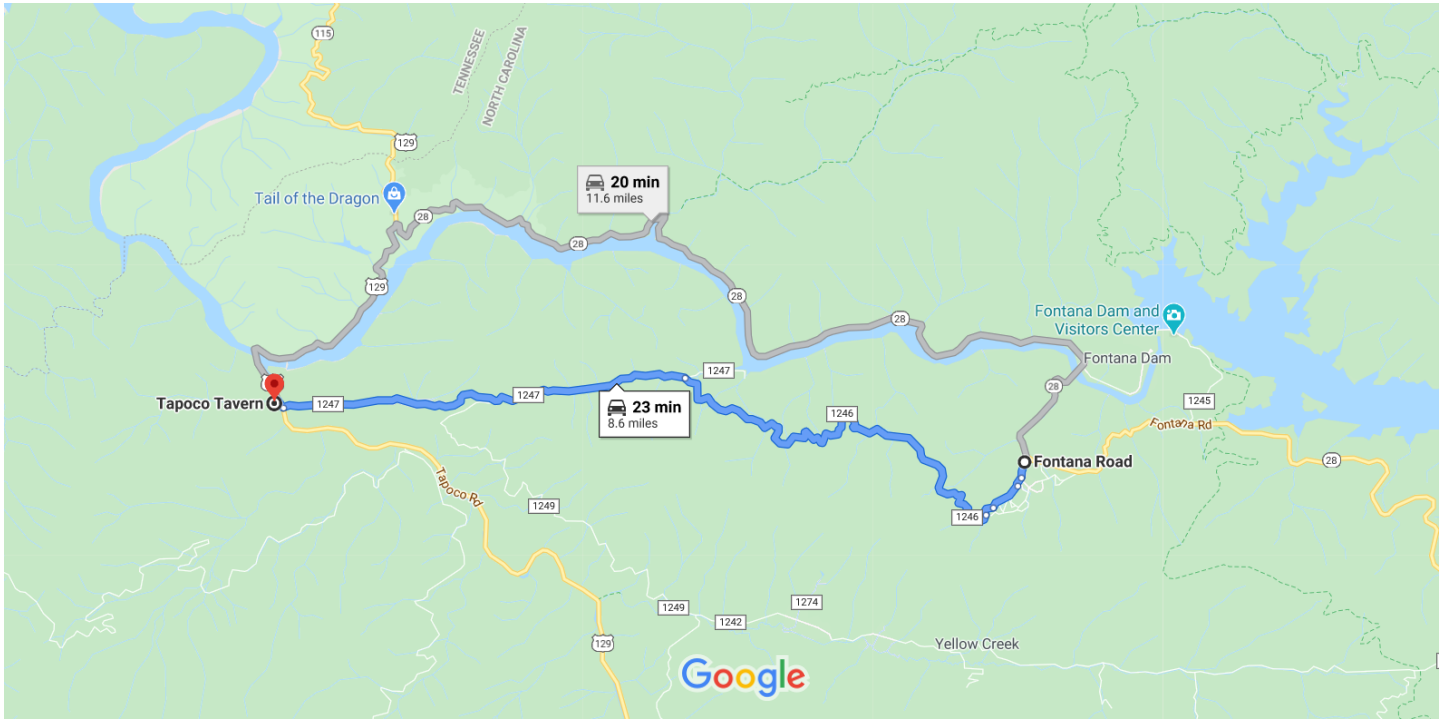

Fontana Village to Tapoco Inn -The back roads

Map data ©2020 1 mi

### Fontana Rd

Fontana Dam, NC 28733

- ↑ 1. Head south on Fontana Rd toward Welch Rd  
0.1 mi
  - ↘ 2. Turn right onto Welch Rd  
479 ft
  - ↘ 3. Turn right to stay on Welch Rd  
0.3 mi
  - ↘ 4. Turn right onto Licklog Ln  
0.1 mi
  - ↘ 5. Turn right onto Rhymers Ferry Rd  
4.3 mi
  - ↙ 6. Turn left onto Meadow Branch Rd  
3.6 mi
  - ↘ 7. Turn right onto US-129 N  
364 ft
- i** Destination will be on the left

### Tapoco Tavern

14981 Tapoco Rd, Robbinsville, NC 28771